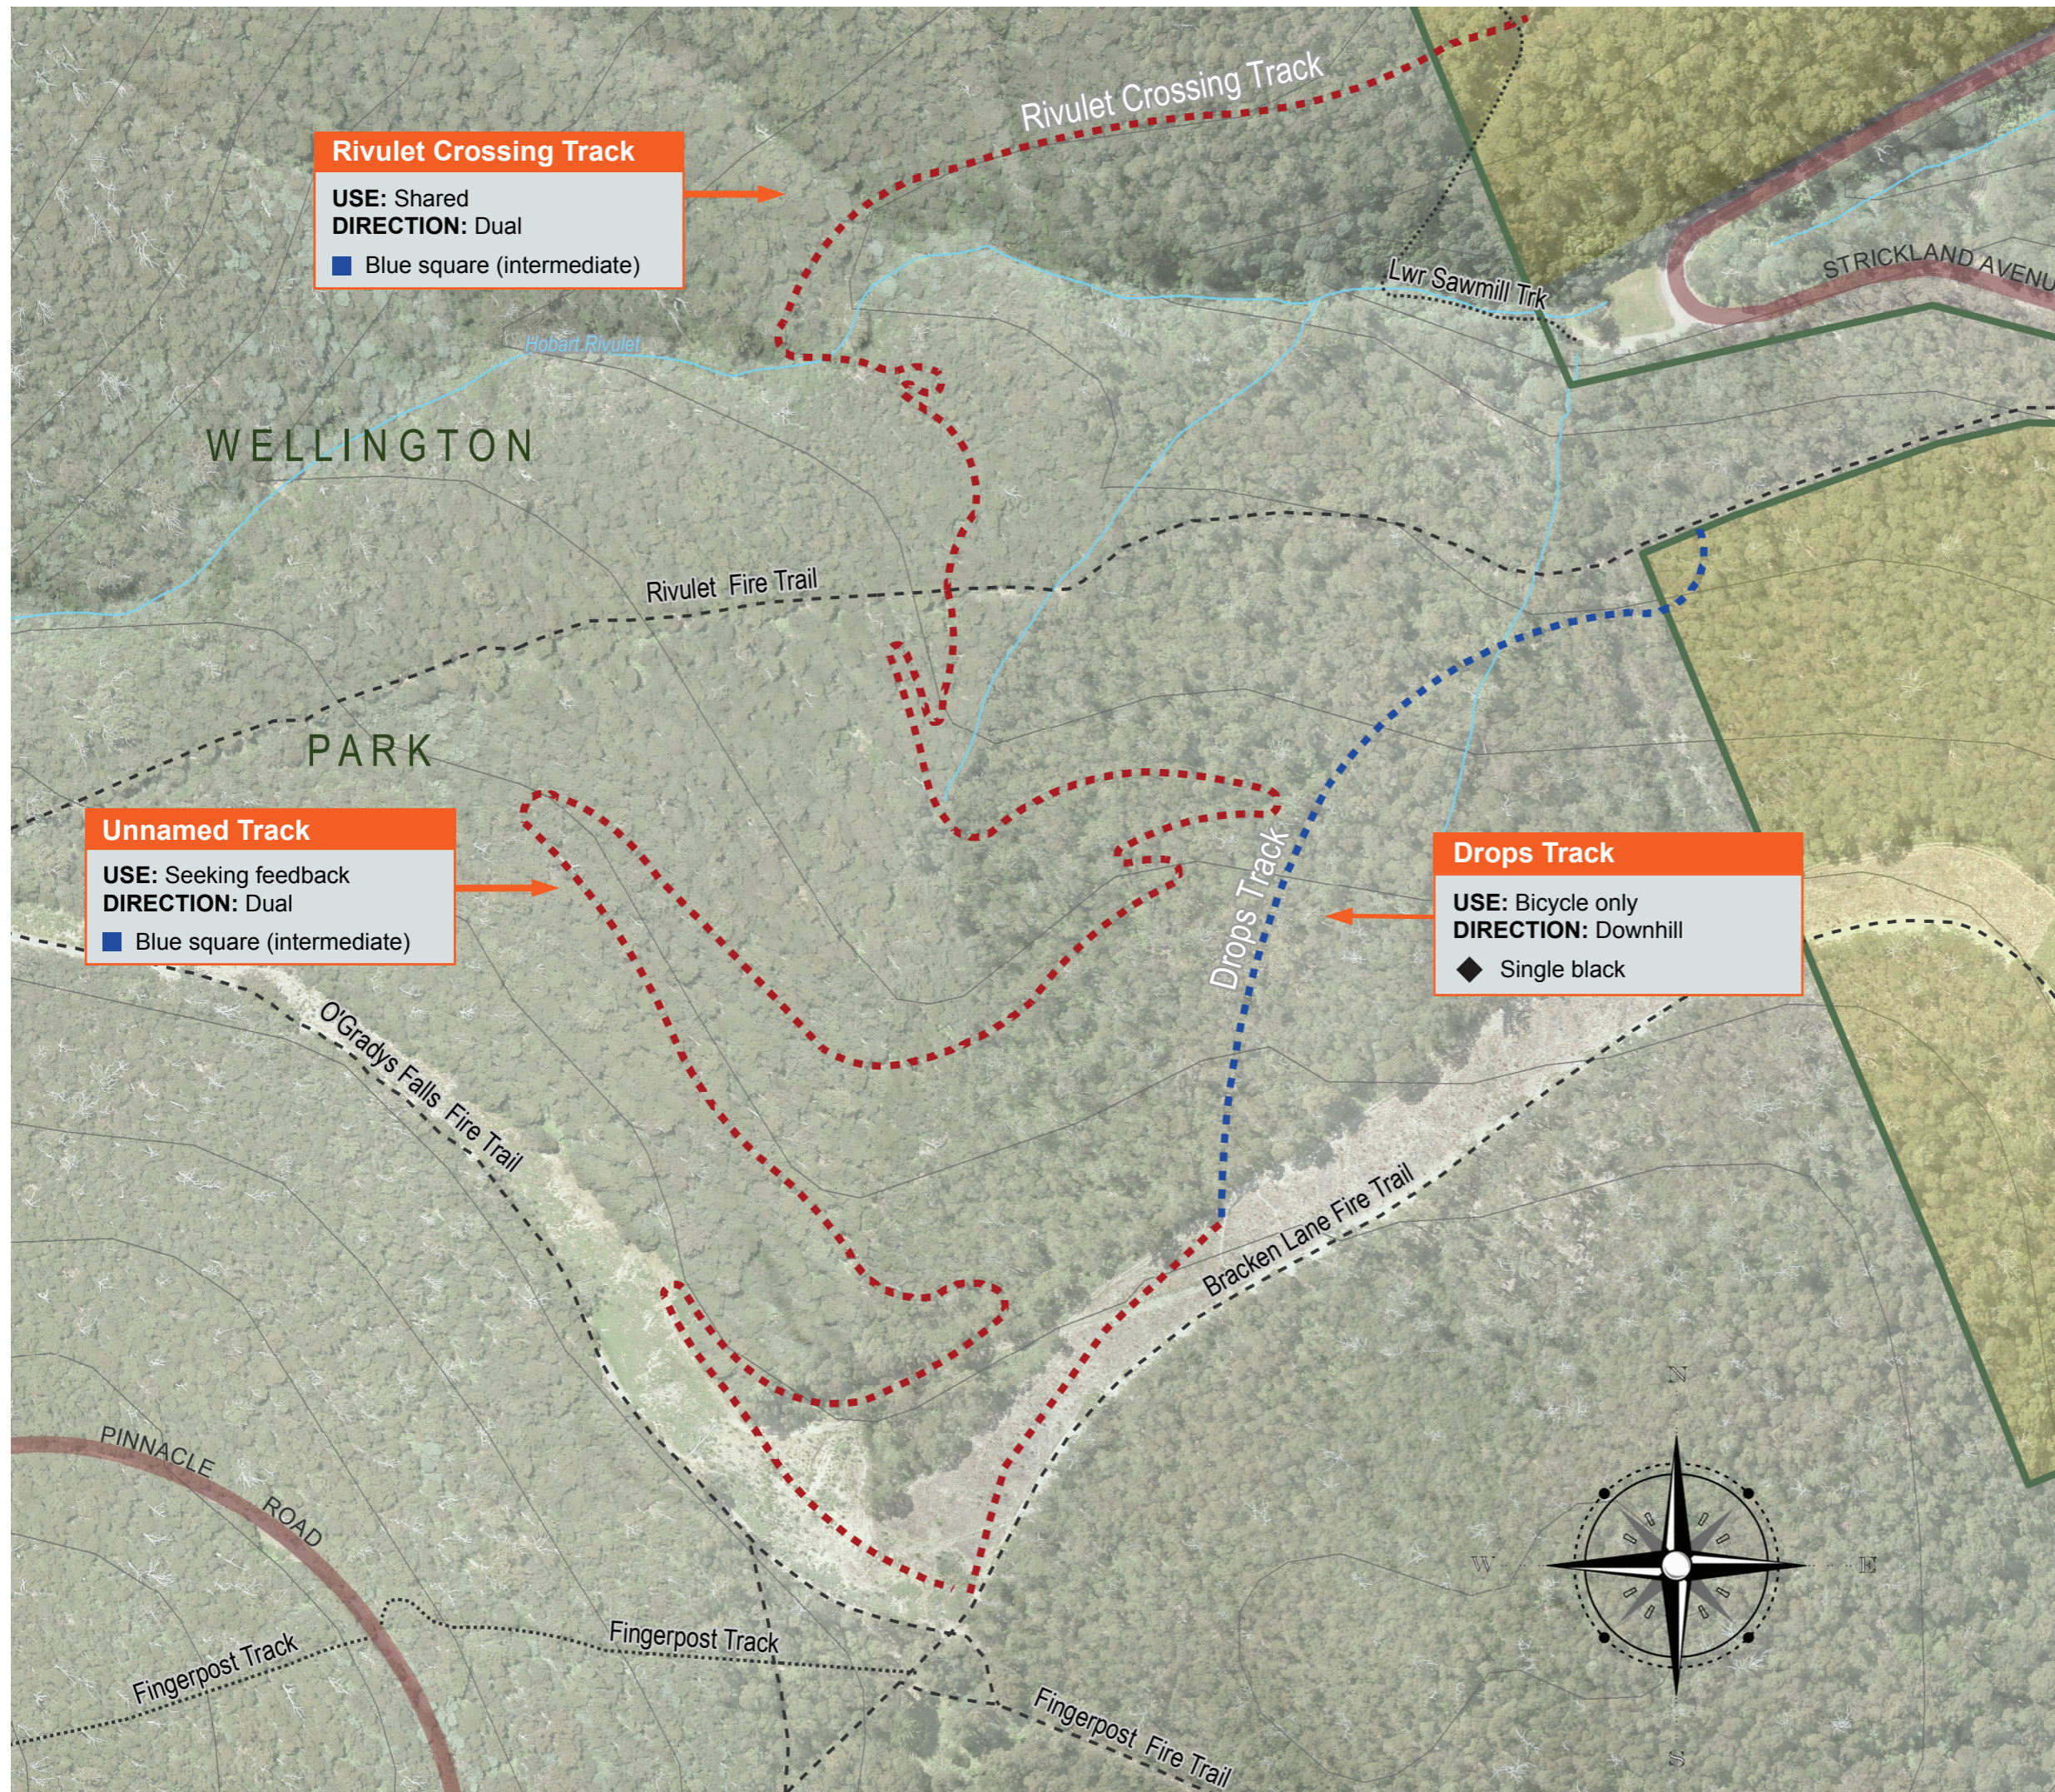

City of **HOBART**

**Rivulet Crossing Track**  
**USE:** Shared  
**DIRECTION:** Dual  
 ■ Blue square (intermediate)

**Unnamed Track**  
**USE:** Seeking feedback  
**DIRECTION:** Dual  
 ■ Blue square (intermediate)

**Drops Track**  
**USE:** Bicycle only  
**DIRECTION:** Downhill  
 ◆ Single black

LEGEND

- Proposed track location
- Existing informal track
- - - Fire trails
- ⋯ Walking tracks
- Contours 20m
- Rivers & creeks
- Wellington Park boundary
- Cascade owned land