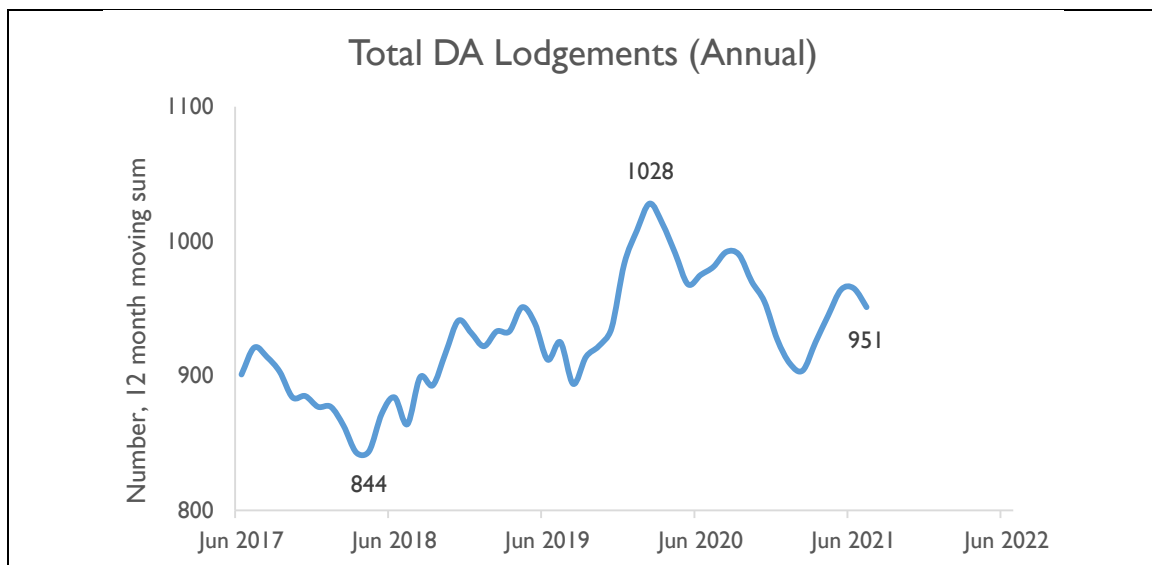

Development Application Lodgements – August 2021

Monthly Breakdown

August 2021	72
- Residential	53
- Non-residential	19
August 2020	85
- Residential	63
- Non-residential	22

Annual Growth for the year to August 2021

Hobart -5.4%