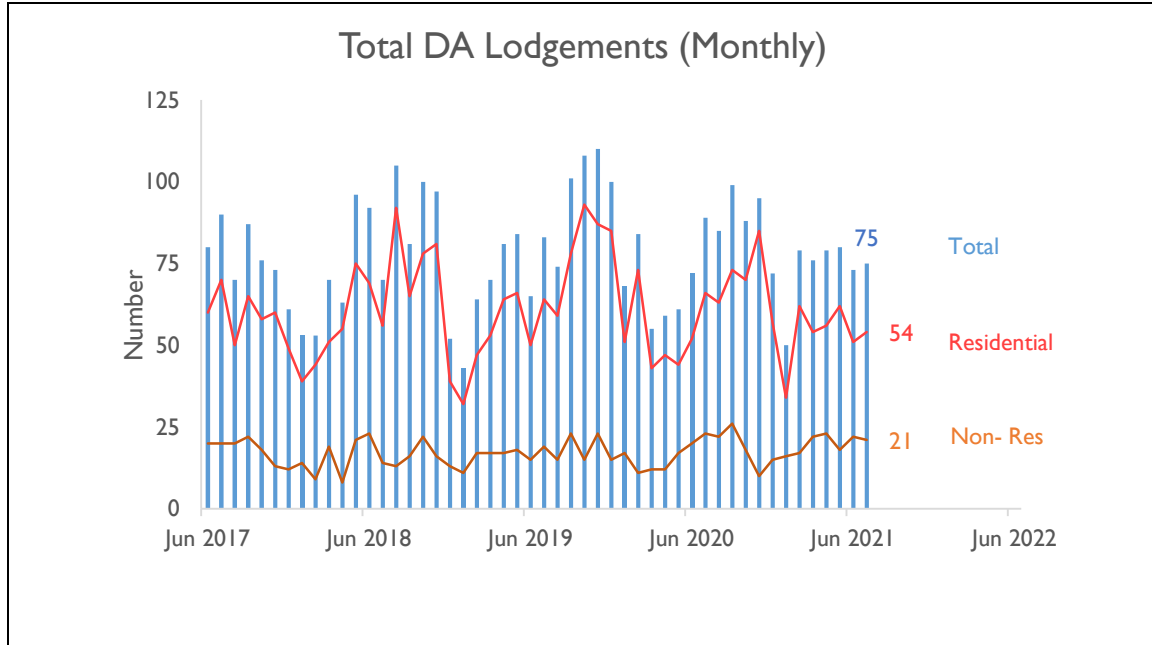

Development Application Lodgements – August 2021

Monthly Breakdown

August 2021	72
- Residential	53
- Non-residential	19
August 2020	85
- Residential	63
- Non-residential	22

Annual Growth for the year to August 2021

Hobart -5.4%